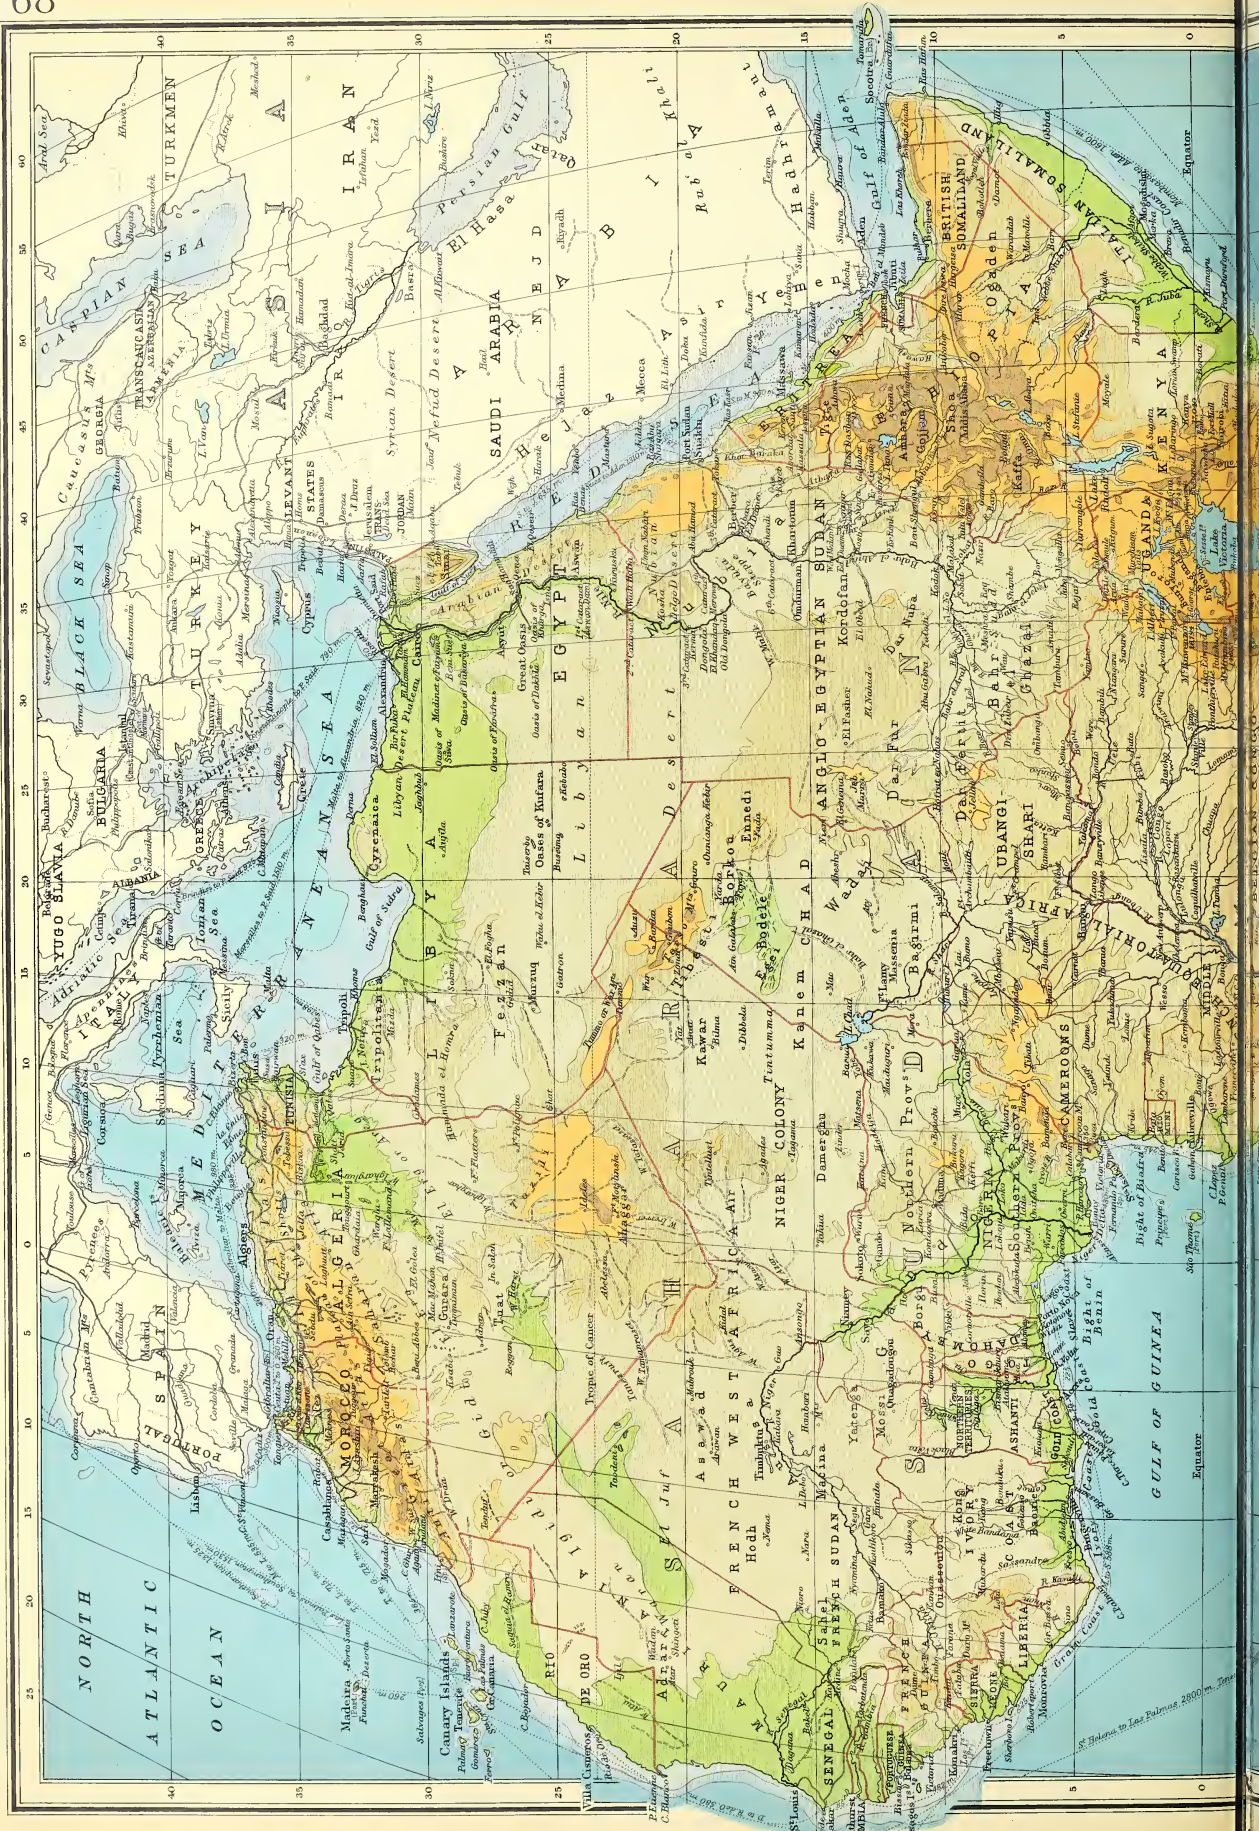

AFRICA—PHYSICAL FEATURES